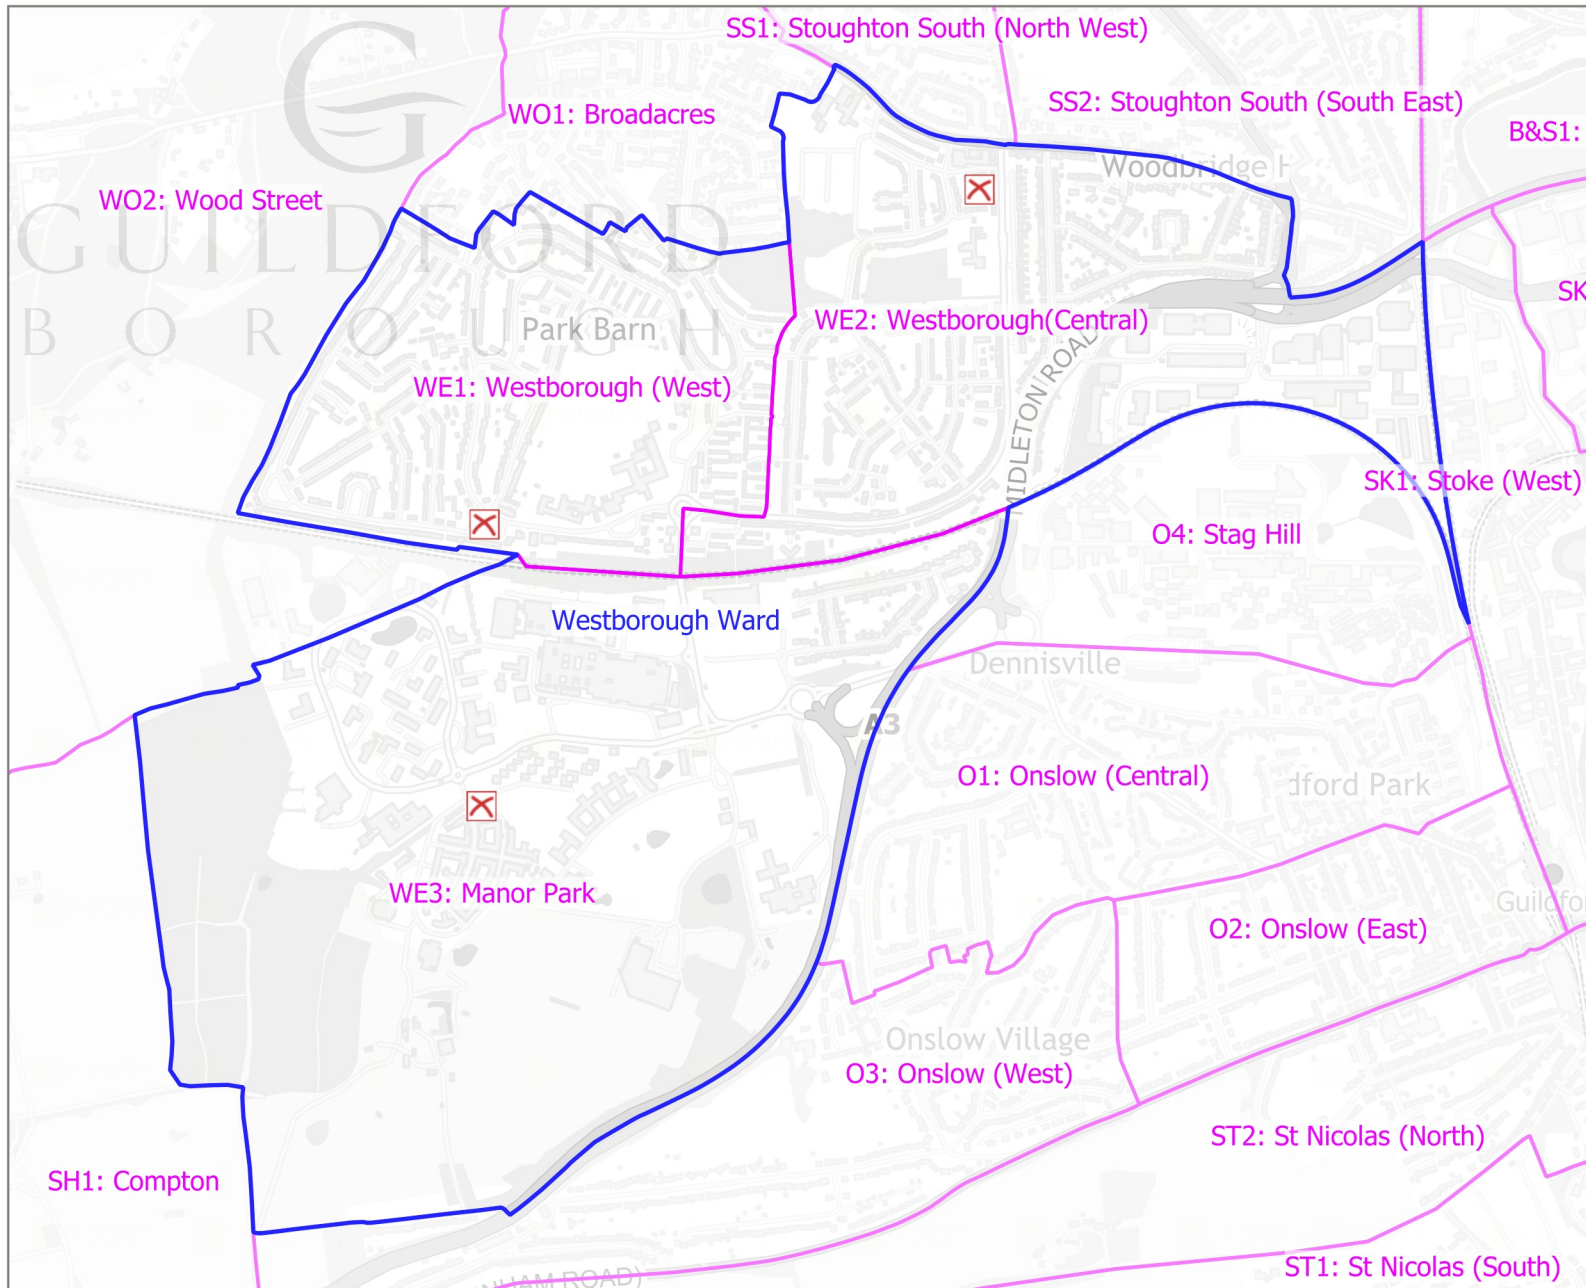

Ward and Polling District Boundaries - Westborough Ward

Legend

- Ward Boundary
- Polling District
- X Polling Station

Polling Station List

- Manor Park Village and Surrey Research Park
- St Clare's Church Hall
- Westborough United Reformed Church

Publication Date: 2022-11-28

Scale at A4:
Diagrammatic

© Crown Copyright 2022. Guildford Borough Council.
Licence No. 100019625.